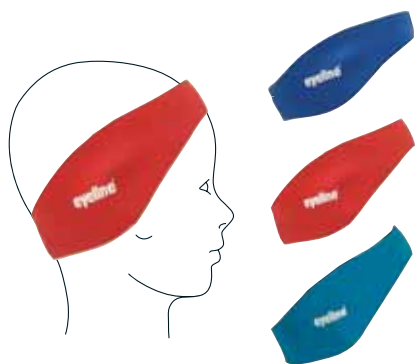

## Neoprene Ear Band

Holds ear plugs in place whilst swimming

EYNBA  
 Child/Youth size  
 Adjustable with  
 velcro tab  
 Royal

EYNBB  
 Youth/Adult size  
 Adjustable with  
 velcro tab  
 Red

EYNBC  
 Adult size  
 Non adjustable  
 Turquoise