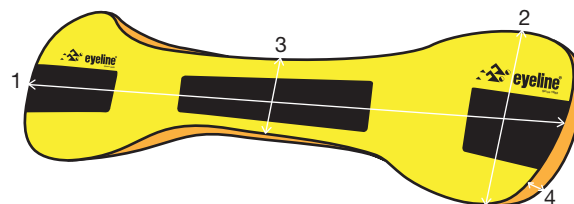

## Aquatic Belt

EVA foam construction

EY101  
 X-Small web belt sizing:  
 70-105cm UNDER 45kg

EY102  
 Small web belt sizing:  
 85-120cm 46-70kg

EY103  
 Medium web belt sizing:  
 100-130cm 71-100kg

EY104  
 Large web belt sizing:  
 115-140cm OVER 101kg

AQUATIC BELT SIZE CHART (cm)

Size	1	2	3	4
X-Small	58	23	7.5	3.7
Small	61	25	9.0	3.7
Medium	64	27	10.3	3.8
Large	79	28	12	3.8